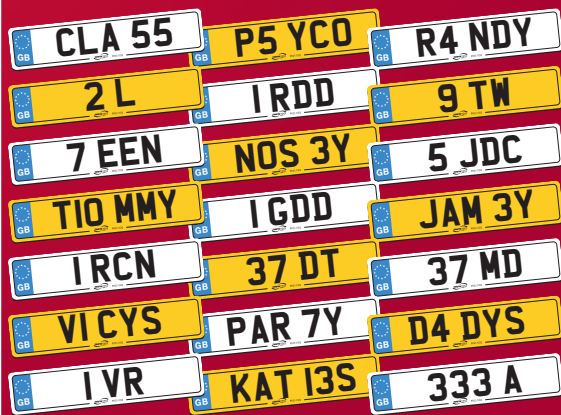

- £ We offer finance with leading financial institutions.
- 📄 We handle the entire transfer of your Log Book, Tax Disc and MOT Certificate (where applicable).
- 📁 We handle all your documents by recorded delivery (on request).
- 🔒 We secure your New Reg with any major credit/debit card immediately.
- 🚚 Acrylic plates delivered to your door.