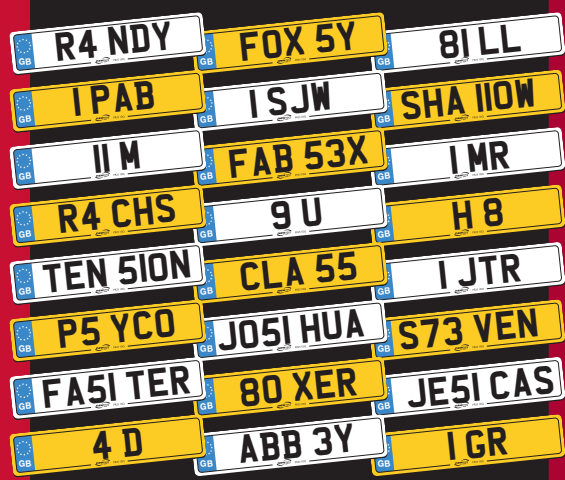

Millions of combinations available...

An ideal gift, or treat yourself! Prices start from just £69*

THIS IS A VERY SMALL SELECTION - OVER 45 MILLION AVAILABLE!

newreg.com logo with text 'Whatever. We've probably got your New Reg.'

Vertical list of license plate numbers starting with 'A' through 'Z'.

Vertical list of license plate numbers starting with 'A' through 'Z'.

Vertical list of license plate numbers starting with 'A' through 'Z'.

Vertical list of license plate numbers starting with 'A' through 'Z'.

Vertical list of license plate numbers starting with 'A' through 'Z'.

Vertical list of license plate numbers starting with 'A' through 'Z'.

Vertical list of license plate numbers starting with 'A' through 'Z'.

Vertical list of license plate numbers starting with 'A' through 'Z'.

Vertical list of license plate numbers starting with 'A' through 'Z'.

Vertical list of license plate numbers starting with 'A' through 'Z'.

WHY NEW REG? www.newreg.com is a source web site of over 45 million personalised registration marks...