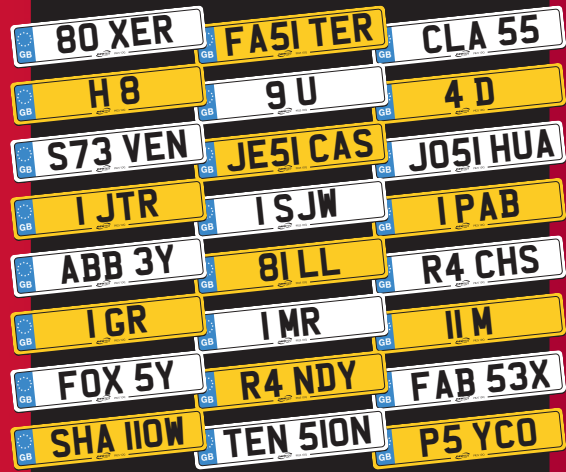

WHY NEW REG?
www.newreg.com is a source web site of over 45 million personalised registration marks, all displayed in the true number plate style, giving you a feel for how your New Reg will look.

OUR HA51 SLE FREE SERVICE...

- We offer finance with leading financial institutions.
- We handle the entire transfer of your Log Book, Tax Disc and MOT Certificate (where applicable).
- We handle all your documents by recorded delivery (on request).
- We secure your New Reg with any major credit/debit card immediately.
- Acrylic plates delivered to your door.

New Reg are the official Club and Shirt sponsor of Preston North End Football Club

CALL OR BUY ONLINE

TXT REG followed by your initials (3 max) to: **81025**
To receive New Reg examples.
All texts are charged at 25p each