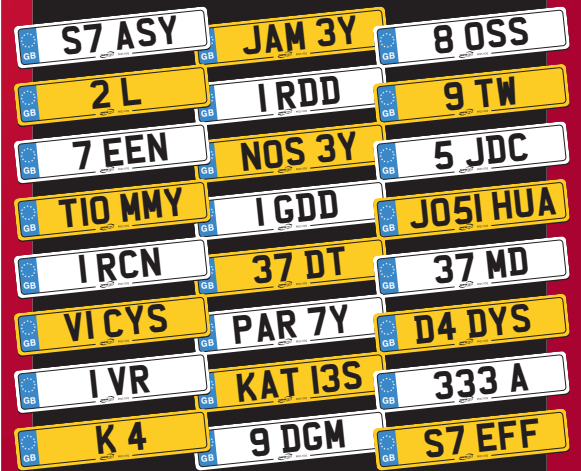

WHY NEW REG?

www.newreg.com is a source web site of over 45 million personalised registration marks, all displayed in the true number plate style, giving you a feel for how your New Reg will look.