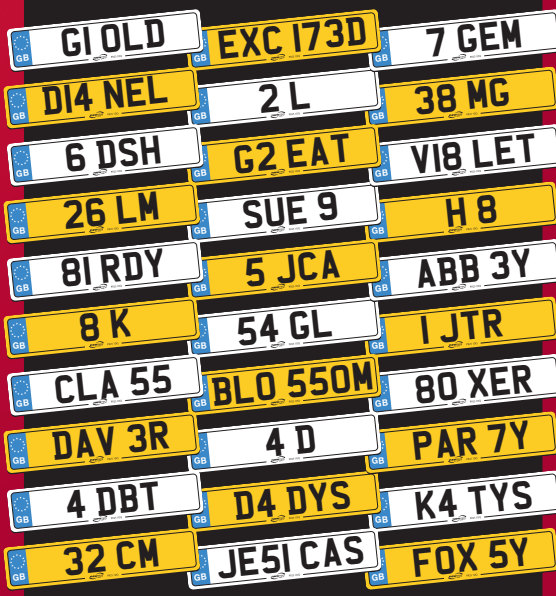

ANY NEW REG IN THIS BOX FROM £69 EACH!

COMPLETELY FREE TRANSFER SERVICE.

WHY NEW REG?
www.newreg.com is a source web site of over 45 million personalised registration marks, all displayed in the true number plate style, giving you a feel for how your New Reg will look.