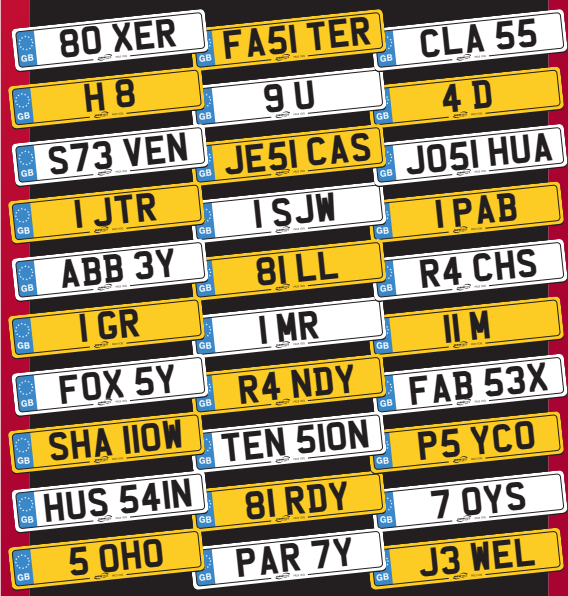

WHY NEW REG?

www.newreg.com is a source web site of over 45 million personalised registration marks, all displayed in the true number plate style, giving you a feel for how your New Reg will look.