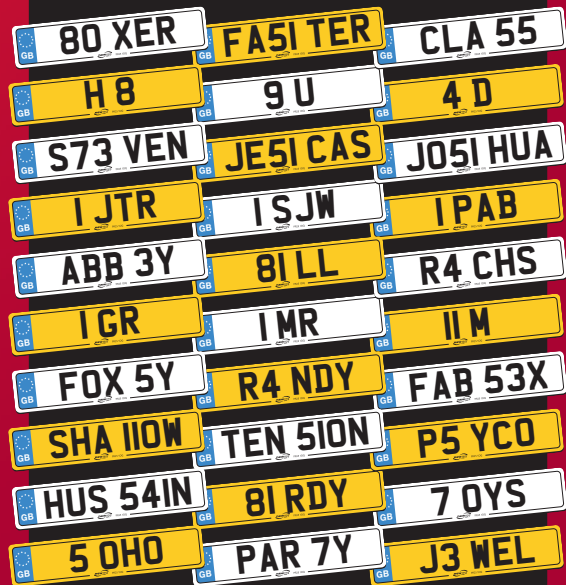

ANY NEW REG IN THIS BOX £69 EACH!

EHZ 5549 XIL 4731
EHZ 5567 XIL 4831
EHZ 5570 XIL 4832
EHZ 5582 XIL 4836
EHZ 5583 XIL 4837
XIL 4710 XIL 5107
XIL 4712 XIL 5214
XIL 4713 XIL 5215
XIL 4714 XIL 5216
XIL 4715 XIL 5217
XIL 4716 XIL 5218
XIL 4718 XIL 5219
XIL 4719 XIL 5219
XIL 4726 XIL 5219
XIL 4729 XIL 5310

COMPLETELY FREE TRANSFER SERVICE.

WHY NEW REG?
www.newreg.com is a source web site of over 45 million personalised registration marks, all displayed in the true number plate style, giving you a feel for how your New Reg will look.